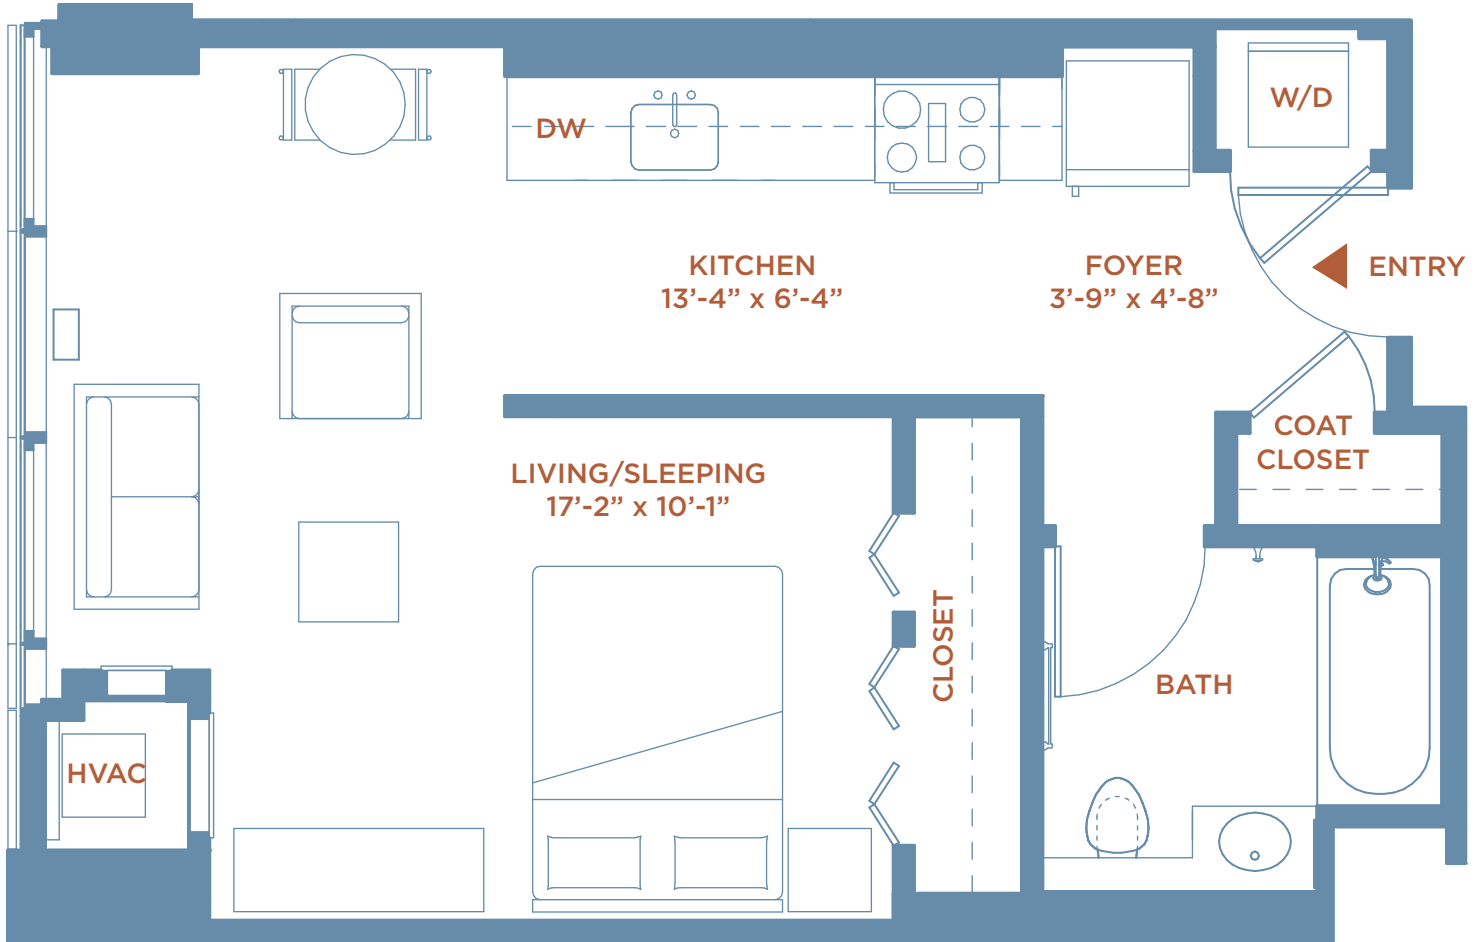

APARTMENT 304 - 2004

STUDIO • 504 SQ. FT.

ONE
THEATER
SQUARE
LUXURY APARTMENTS

Apartment: _____ Rent: _____

OneTheaterSquare.com • 973.210.7242

2 Center Street, Newark, NJ 07102

Dimensions, features and specifications are approximate and subject to field variation, as well as change without notice.