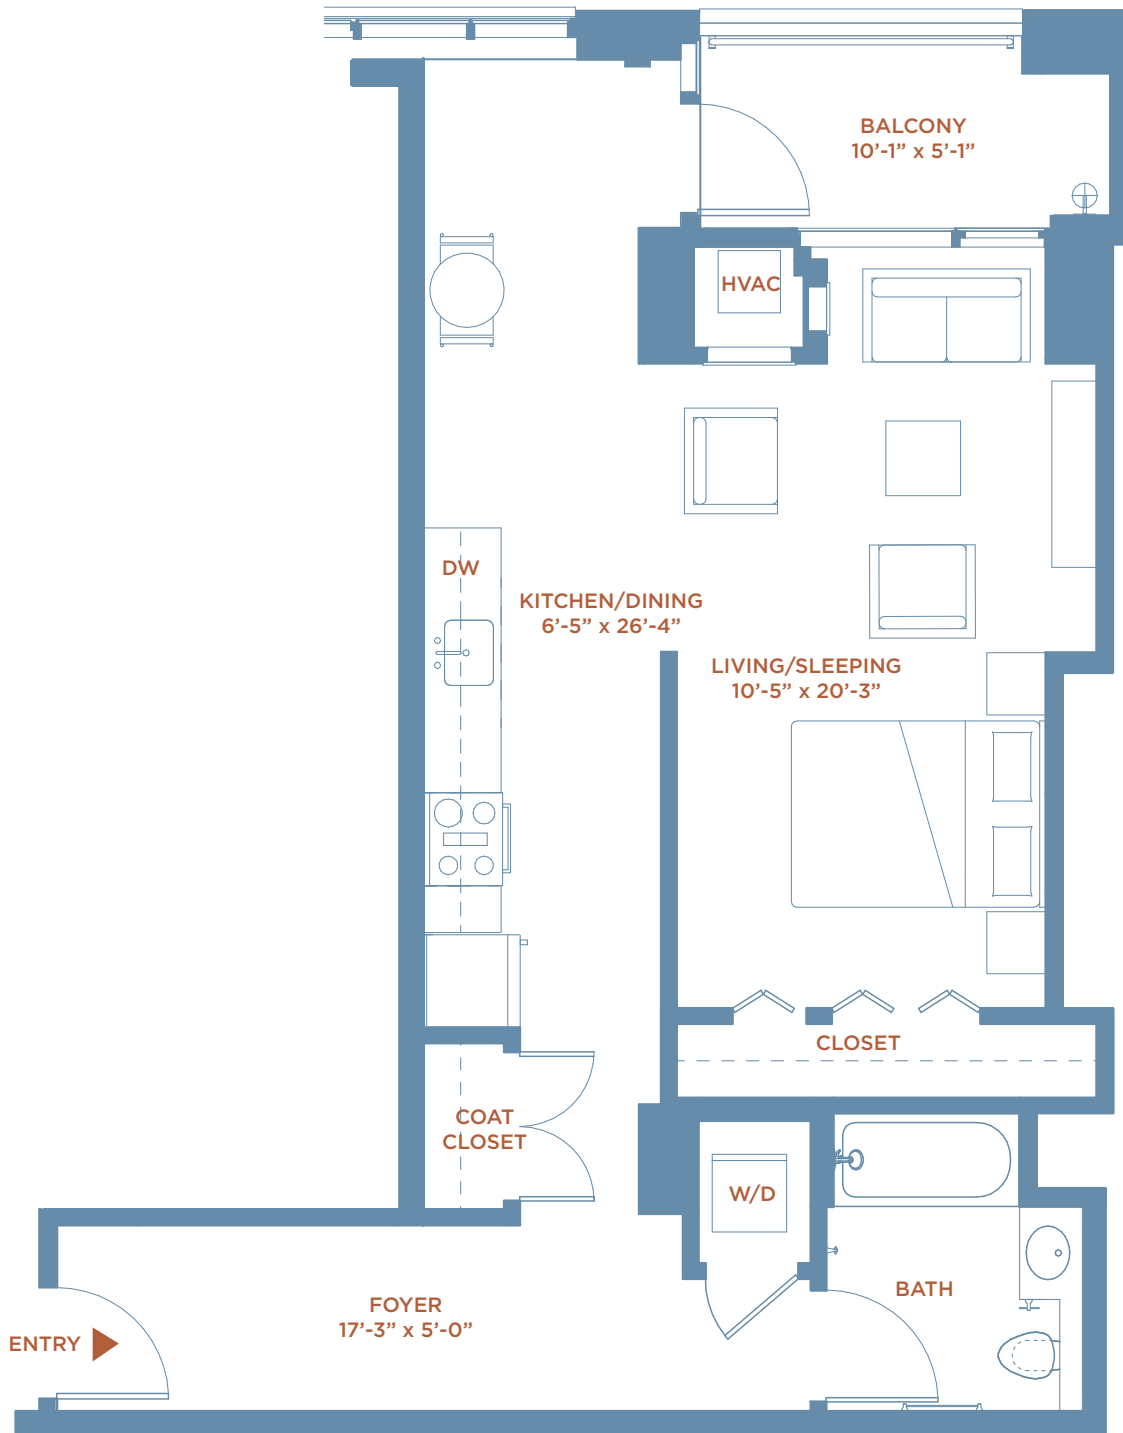

# APARTMENT 211

STUDIO • 705 SQ. FT.

ONE  
THEATER  
SQUARE  
LUXURY APARTMENTS

Apartment: \_\_\_\_\_ Rent: \_\_\_\_\_

[OneTheaterSquare.com](http://OneTheaterSquare.com) • 973.210.7242

2 Center Street, Newark, NJ 07102

Dimensions, features and specifications are approximate and subject to field variation, as well as change without notice.