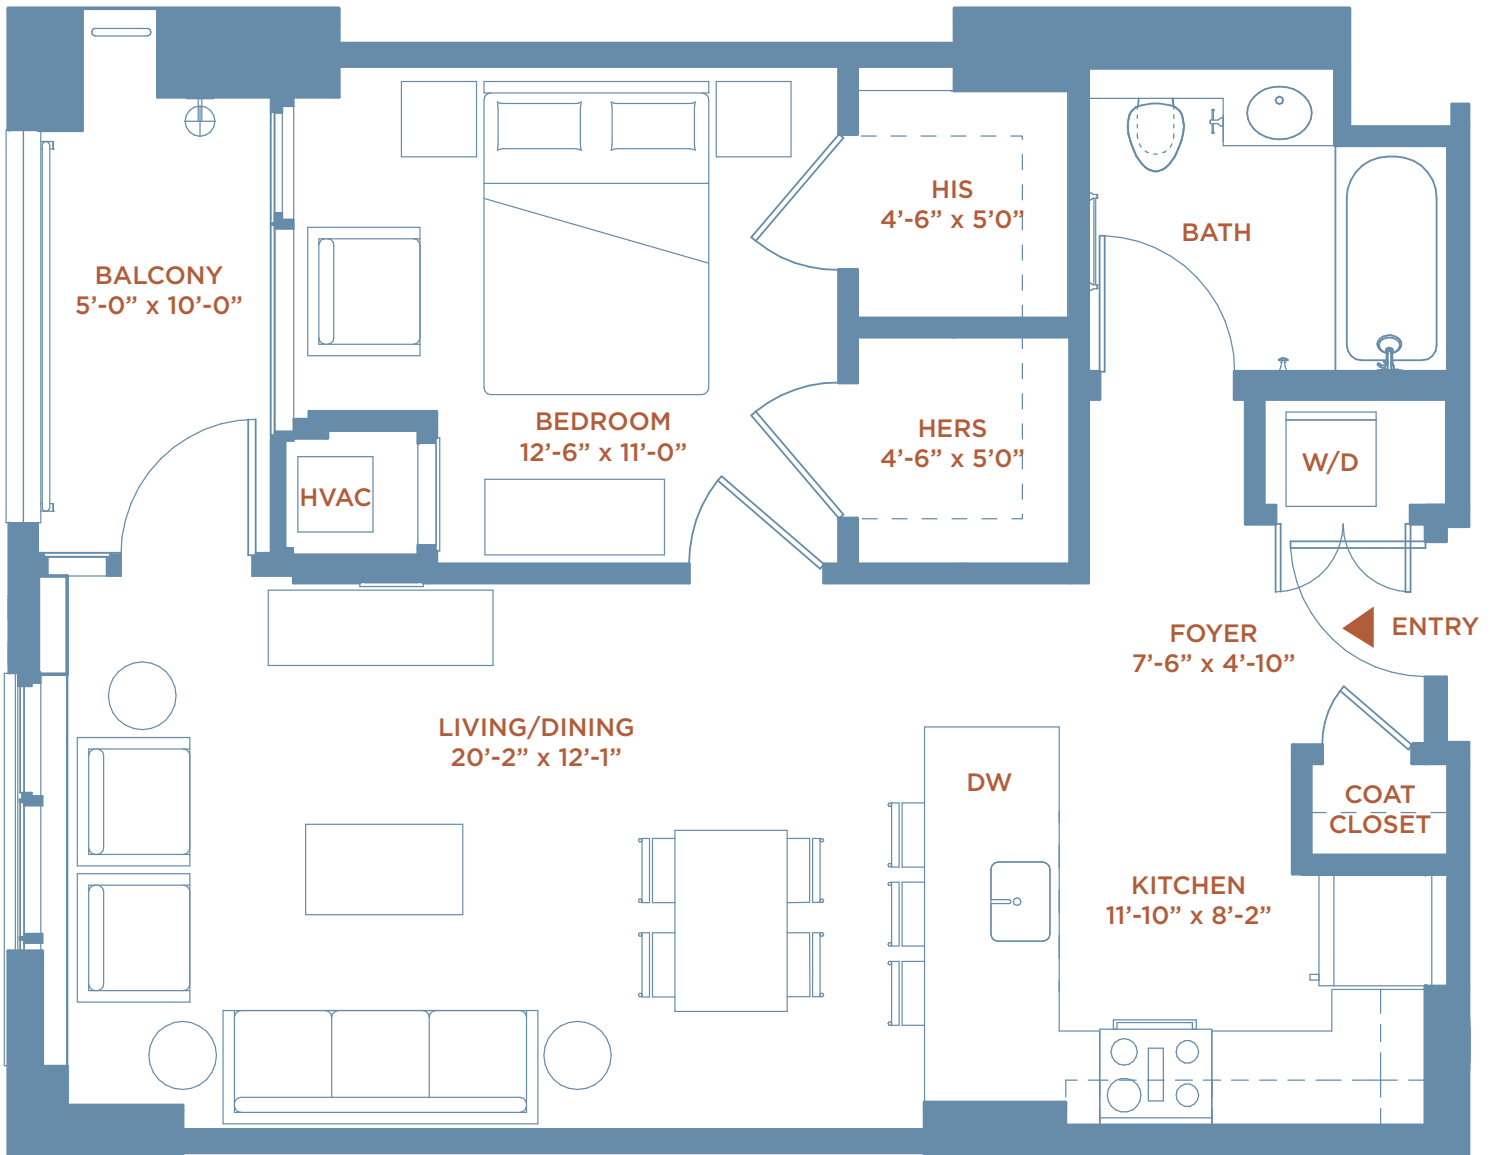

APARTMENT 303 – 2003

1 BR, 1 BA • 709 SQ. FT.

ONE
THEATER
SQUARE
LUXURY APARTMENTS

Apartment: _____ Rent: _____

OneTheaterSquare.com • 973.210.7242

2 Center Street, Newark, NJ 07102

Dimensions, features and specifications are approximate and subject to field variation, as well as change without notice.