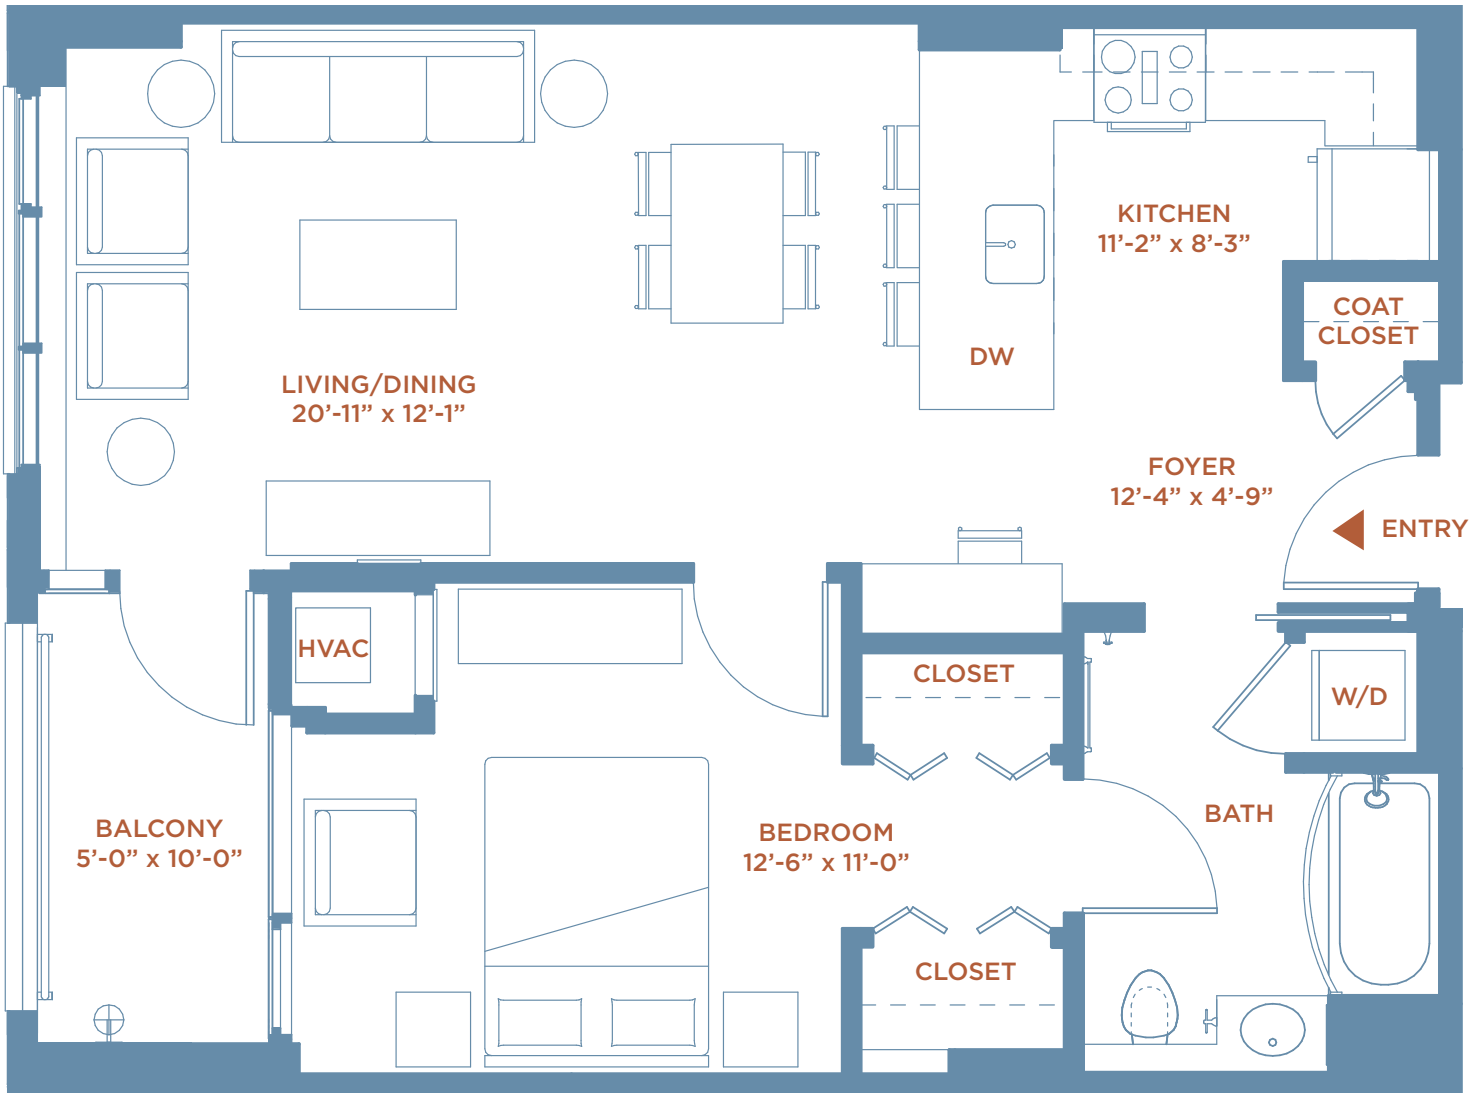

APARTMENT 302 – 2002

1 BR, 1 BA • 710 SQ. FT.

ONE
THEATER
SQUARE
LUXURY APARTMENTS

Apartment: _____ Rent: _____

OneTheaterSquare.com • 973.210.7242

2 Center Street, Newark, NJ 07102

Dimensions, features and specifications are approximate and subject to field variation, as well as change without notice.