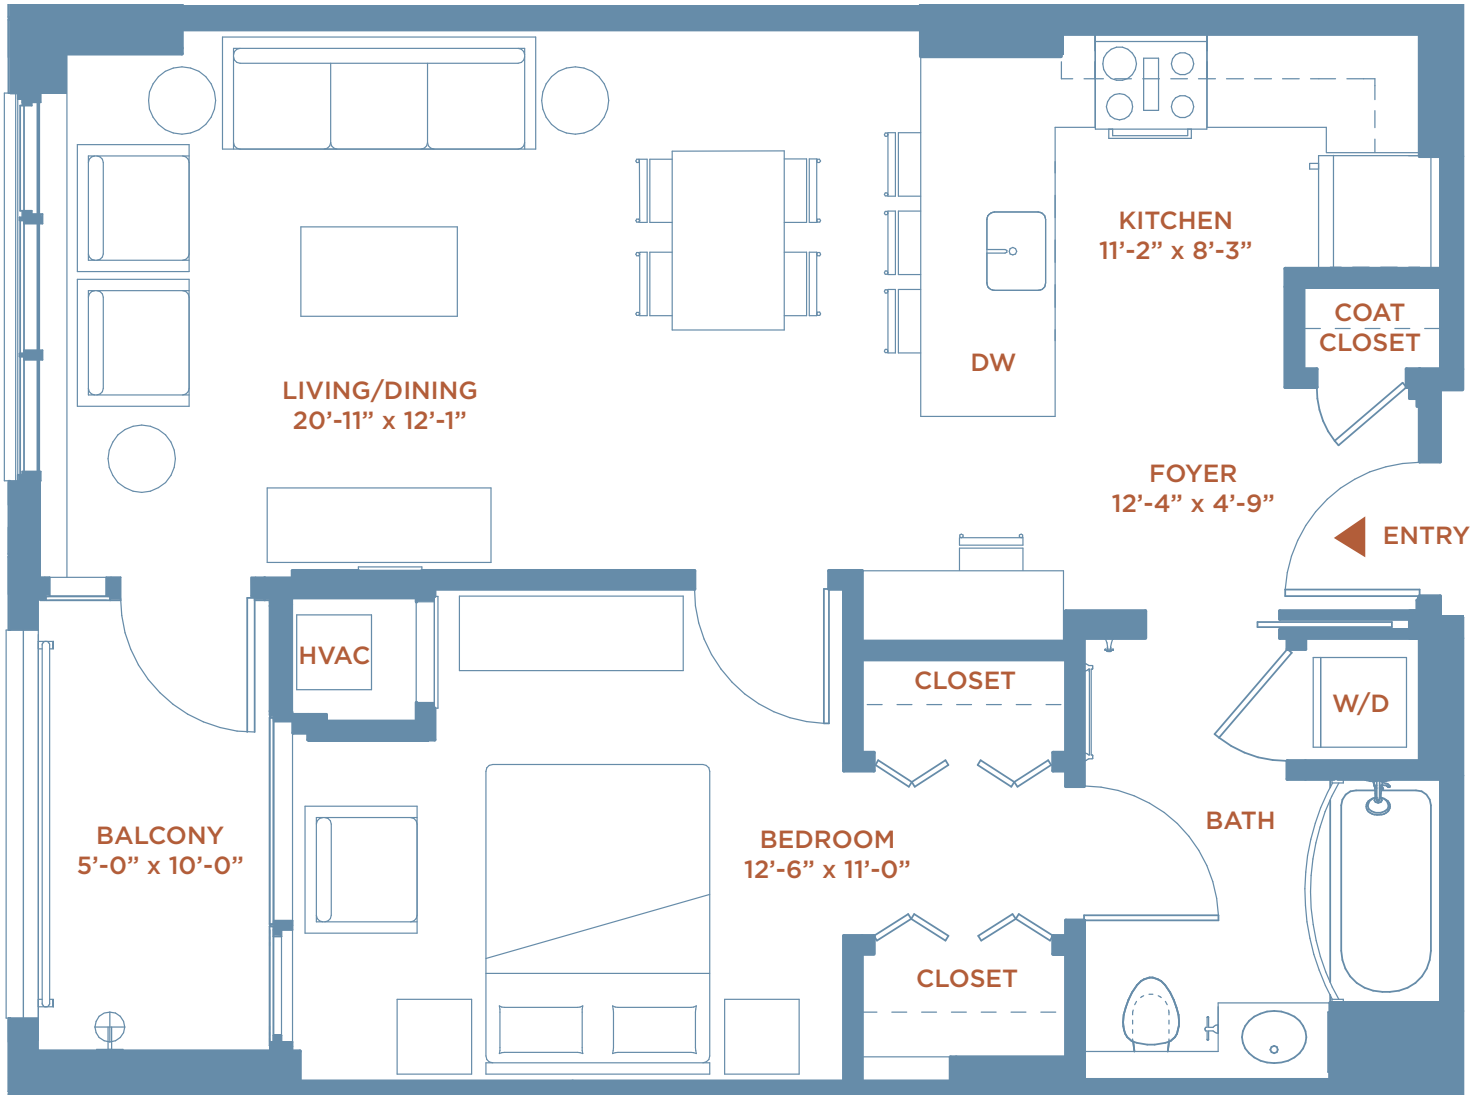

APARTMENT 306 – 2006

1 BR, 1 BA • 710 SQ. FT.

ONE
THEATER
SQUARE
LUXURY APARTMENTS

Apartment: _____ Rent: _____

OneTheaterSquare.com • 973.210.7242

2 Center Street, Newark, NJ 07102

Dimensions, features and specifications are approximate and subject to field variation, as well as change without notice.