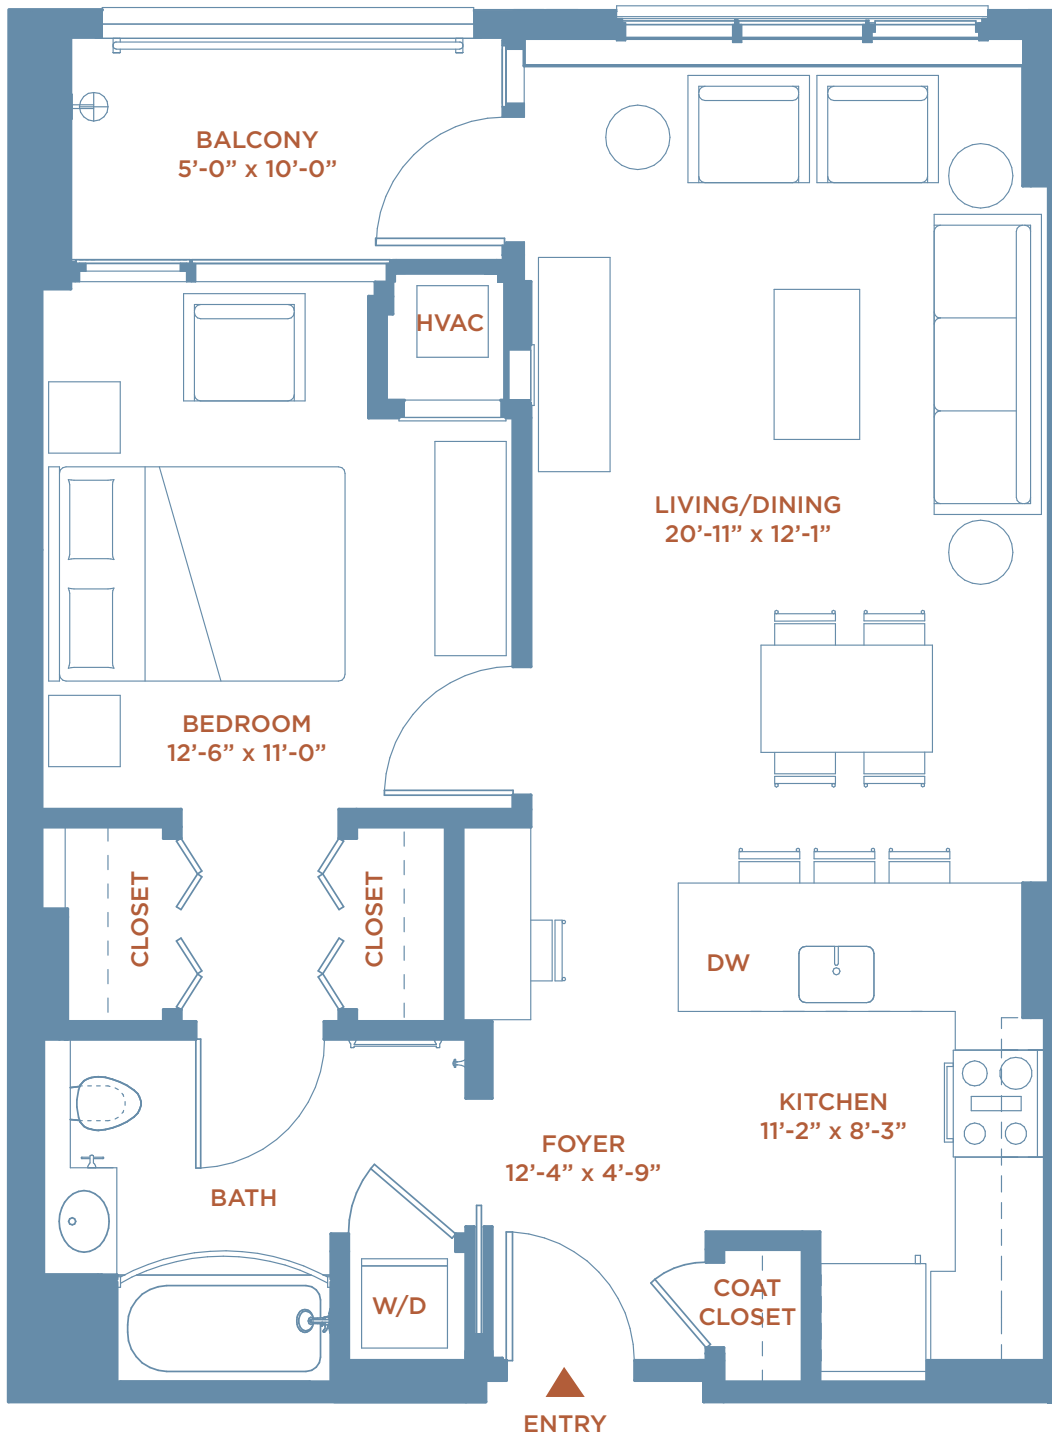

APARTMENT 2106

1 BR, 1 BA • 710 SQ. FT.

ONE
THEATER
SQUARE
LUXURY APARTMENTS

Apartment: _____ Rent: _____

OneTheaterSquare.com • 973.210.7242

2 Center Street, Newark, NJ 07102

Dimensions, features and specifications are approximate and subject to field variation, as well as change without notice.