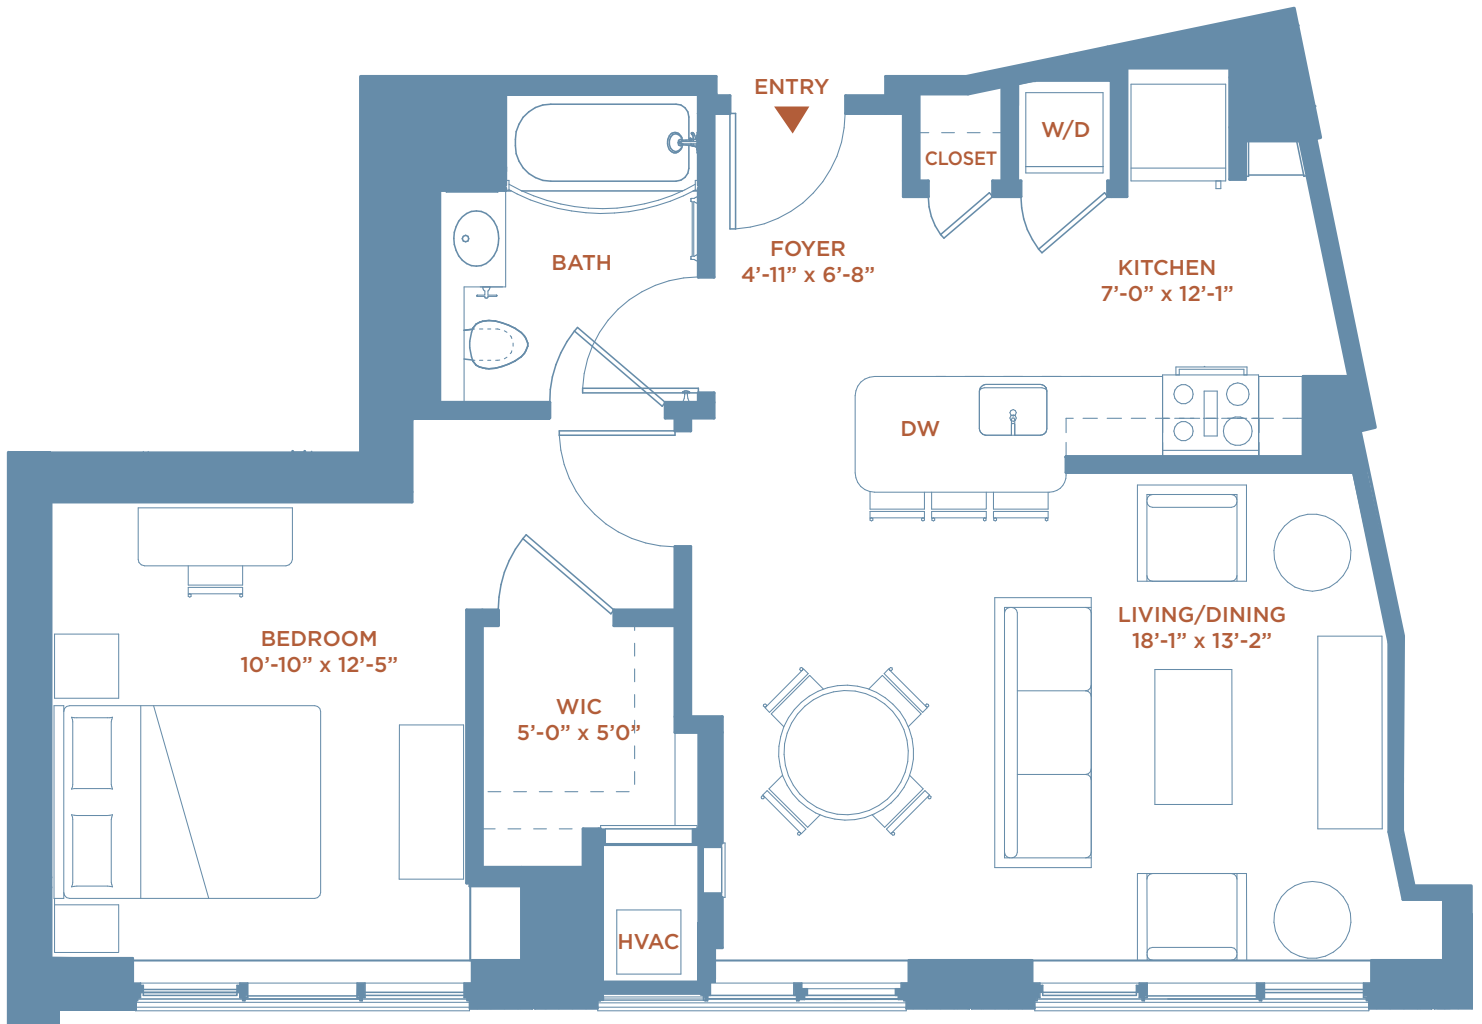

APARTMENT 310 – 2010

1 BR, 1 BA • 737 SQ. FT.

ONE
THEATER
SQUARE
LUXURY APARTMENTS

Apartment: _____ Rent: _____

OneTheaterSquare.com • 973.210.7242

2 Center Street, Newark, NJ 07102

Dimensions, features and specifications are approximate and subject to field variation, as well as change without notice.