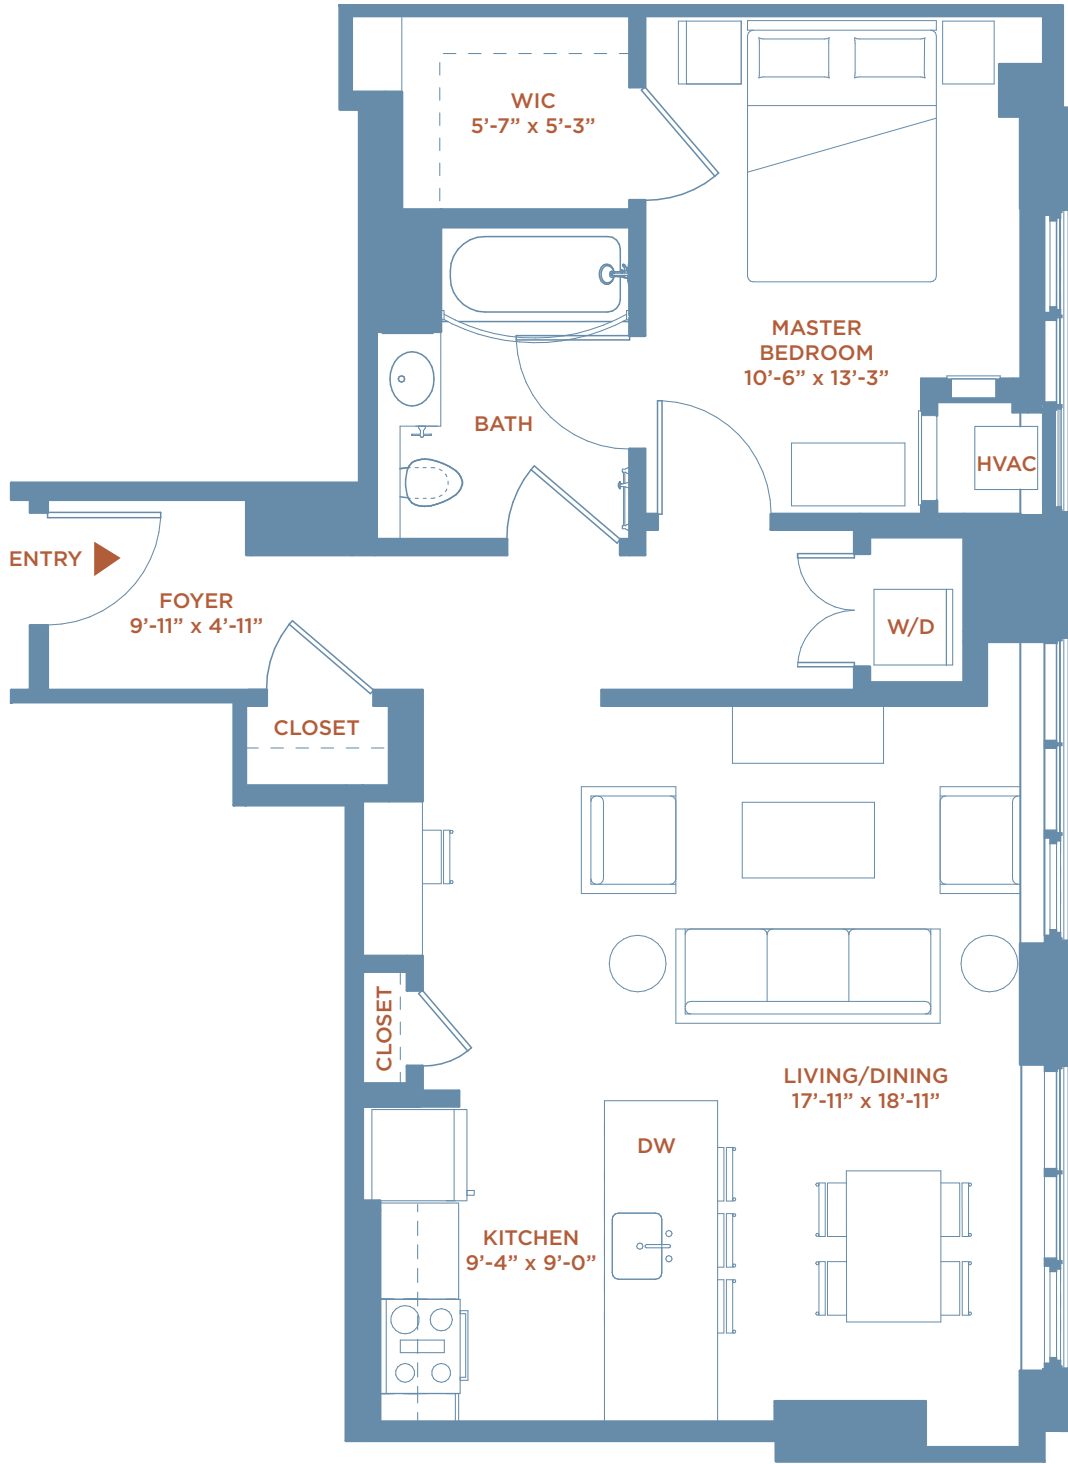

APARTMENT 311 – 2011

1 BR, 1 BA • 768 SQ. FT.

ONE
THEATER
SQUARE
LUXURY APARTMENTS

Apartment: _____ Rent: _____

OneTheaterSquare.com • 973.210.7242

2 Center Street, Newark, NJ 07102

Dimensions, features and specifications are approximate and subject to field variation, as well as change without notice.