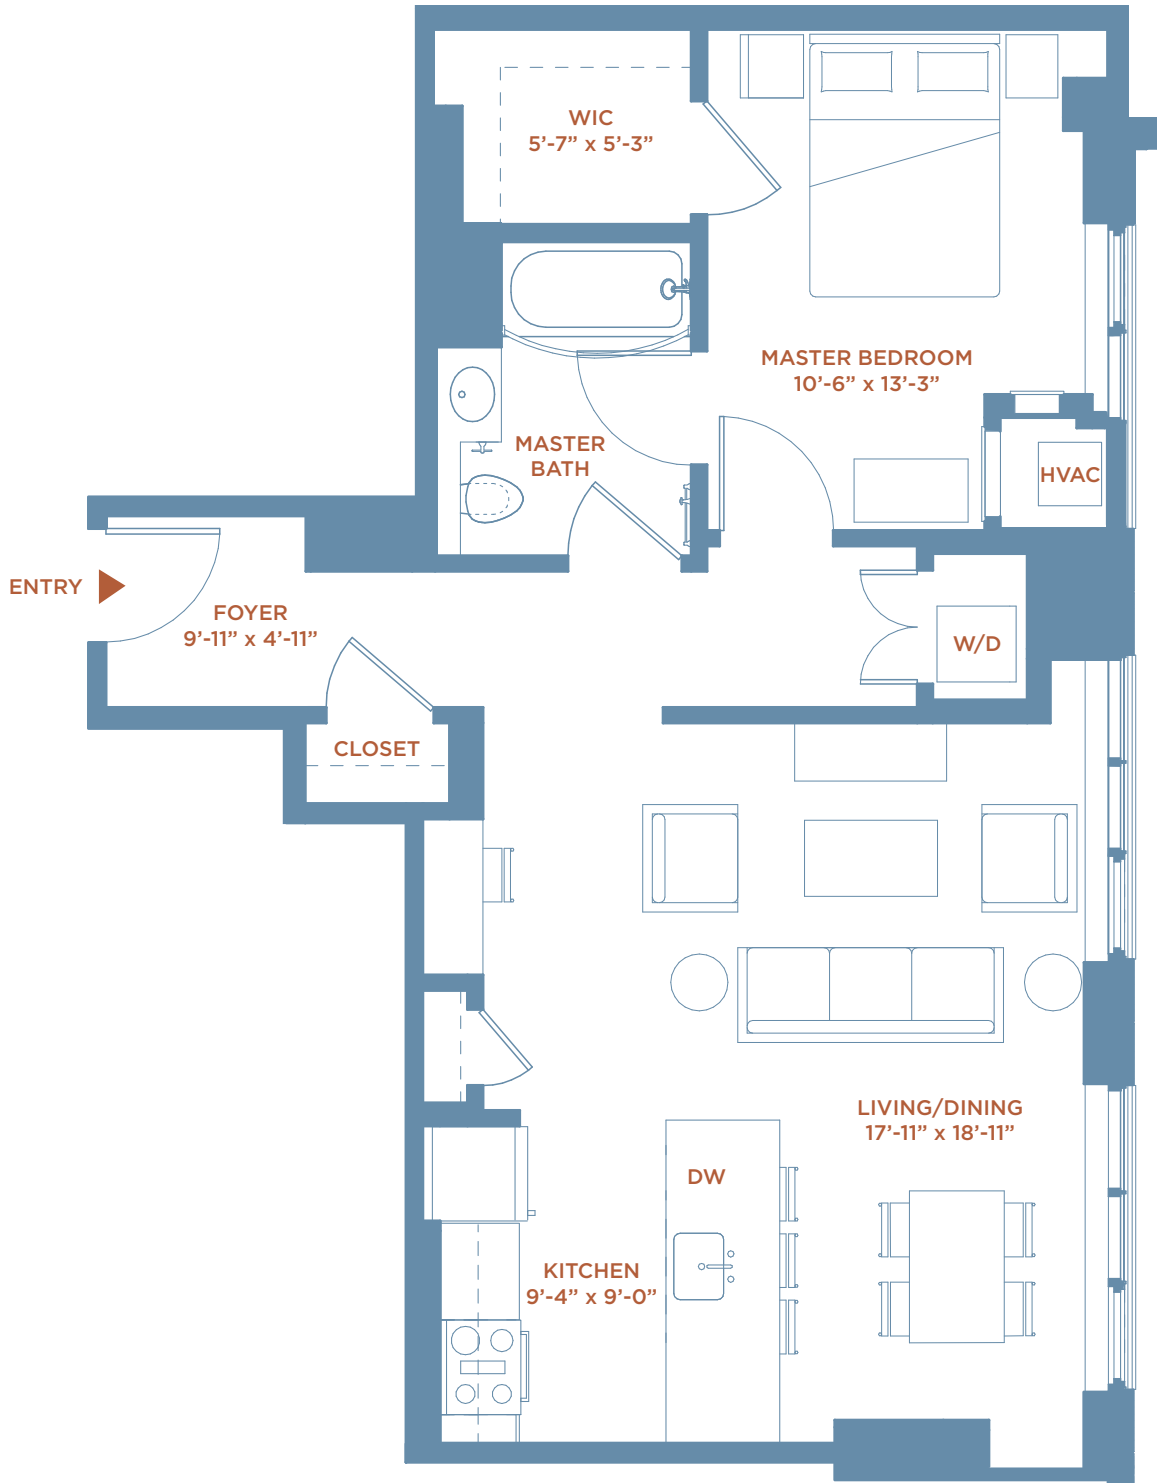

PH2208/PH2308

1 BR, 1 BA • 768 SQ. FT.

ONE
THEATER
SQUARE
LUXURY APARTMENTS

Penthouse: _____ Rent: _____

OneTheaterSquare.com • 973.210.7242

2 Center Street, Newark, NJ 07102

Dimensions, features and specifications are approximate and subject to field variation, as well as change without notice.