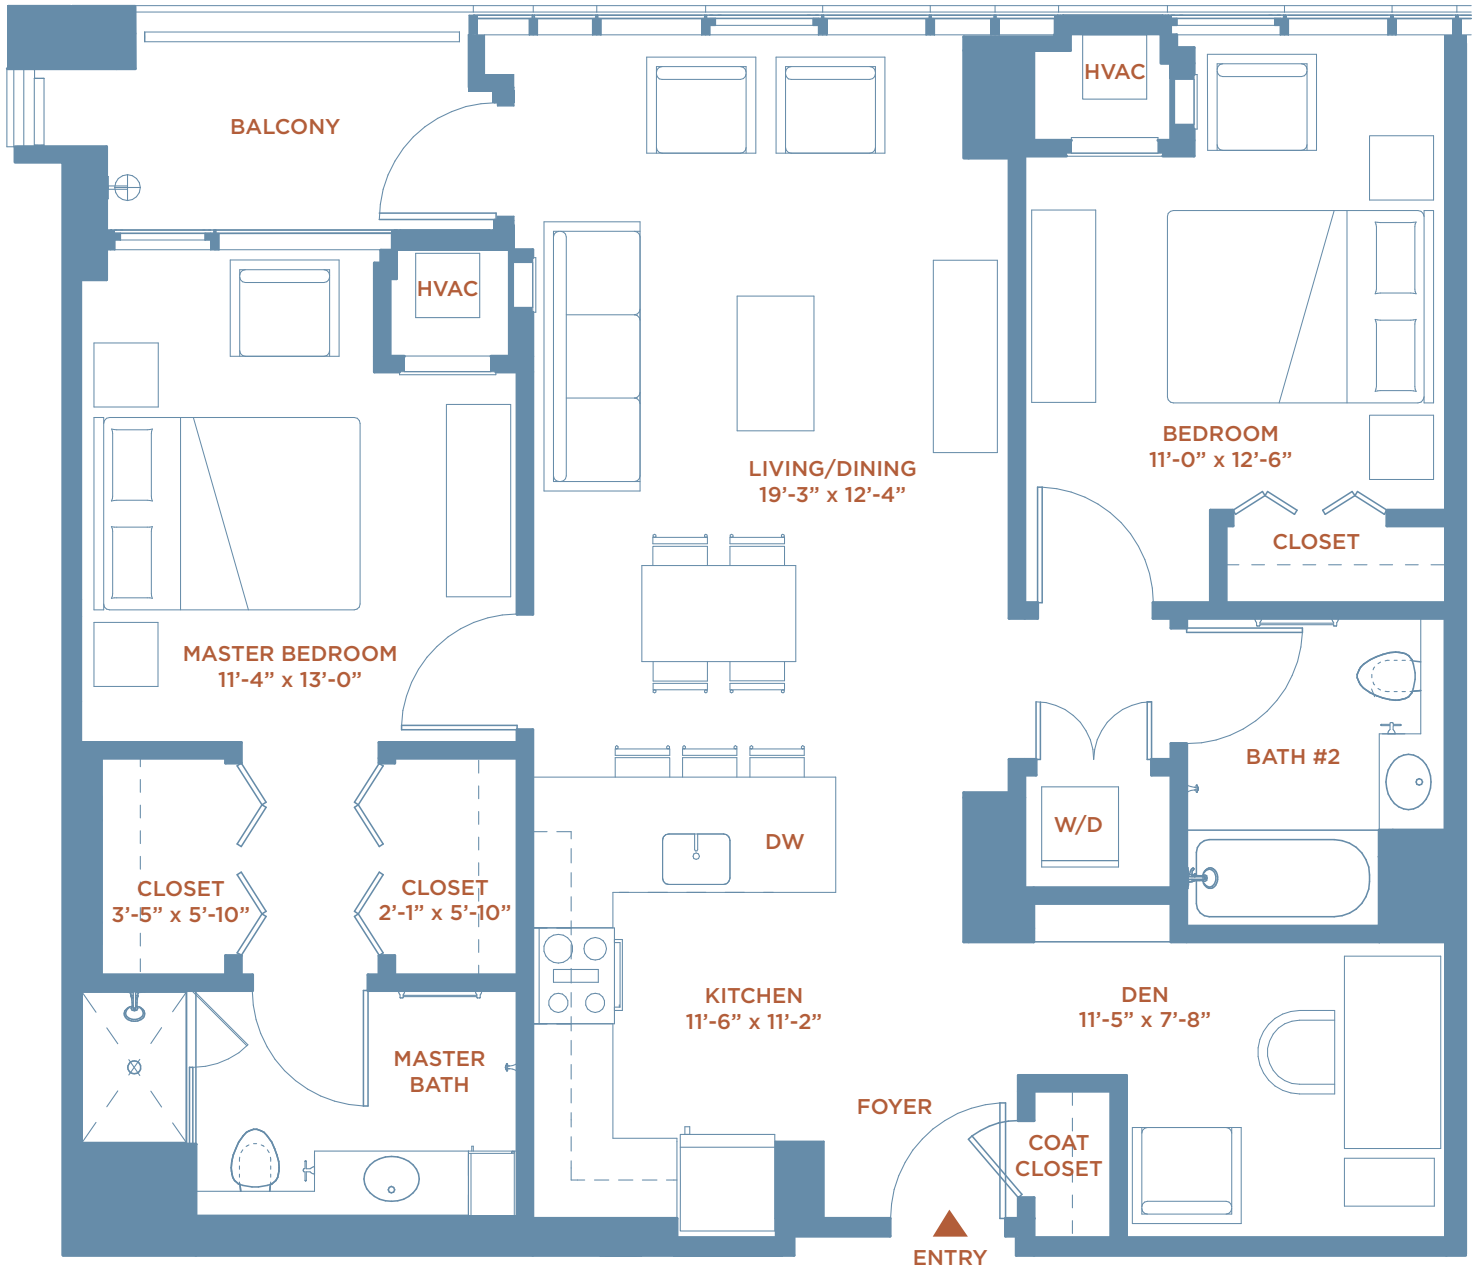

# PH2204/PH2304

2 BR, 2 BA & DEN • 1,089 SQ. FT

ONE  
THEATER  
SQUARE  
LUXURY APARTMENTS

Penthouse: \_\_\_\_\_ Rent: \_\_\_\_\_

[OneTheaterSquare.com](http://OneTheaterSquare.com) • 973.210.7242

2 Center Street, Newark, NJ 07102

Dimensions, features and specifications are approximate and subject to field variation, as well as change without notice.