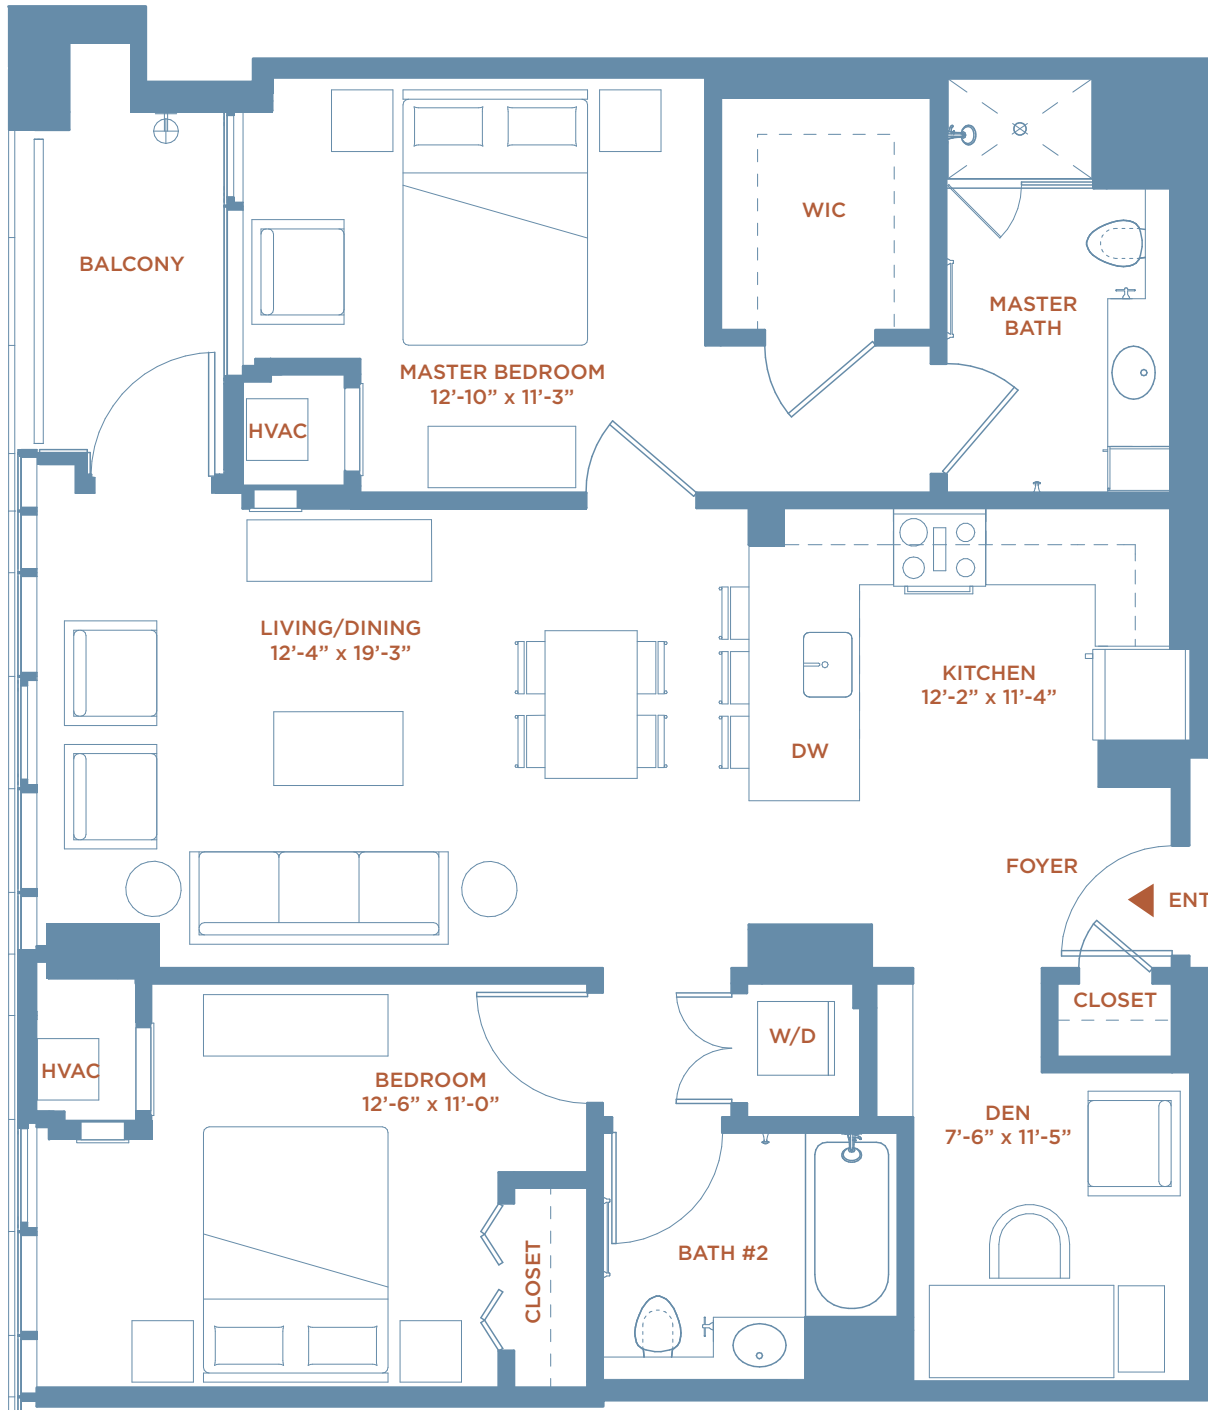

# PH2202/PH2302

2 BR, 2 BA & DEN • 1,099 SQ. FT.

ONE  
THEATER  
SQUARE  
LUXURY APARTMENTS

Penthouse: \_\_\_\_\_ Rent: \_\_\_\_\_

[OneTheaterSquare.com](http://OneTheaterSquare.com) • 973.210.7242

2 Center Street, Newark, NJ 07102

Dimensions, features and specifications are approximate and subject to field variation, as well as change without notice.