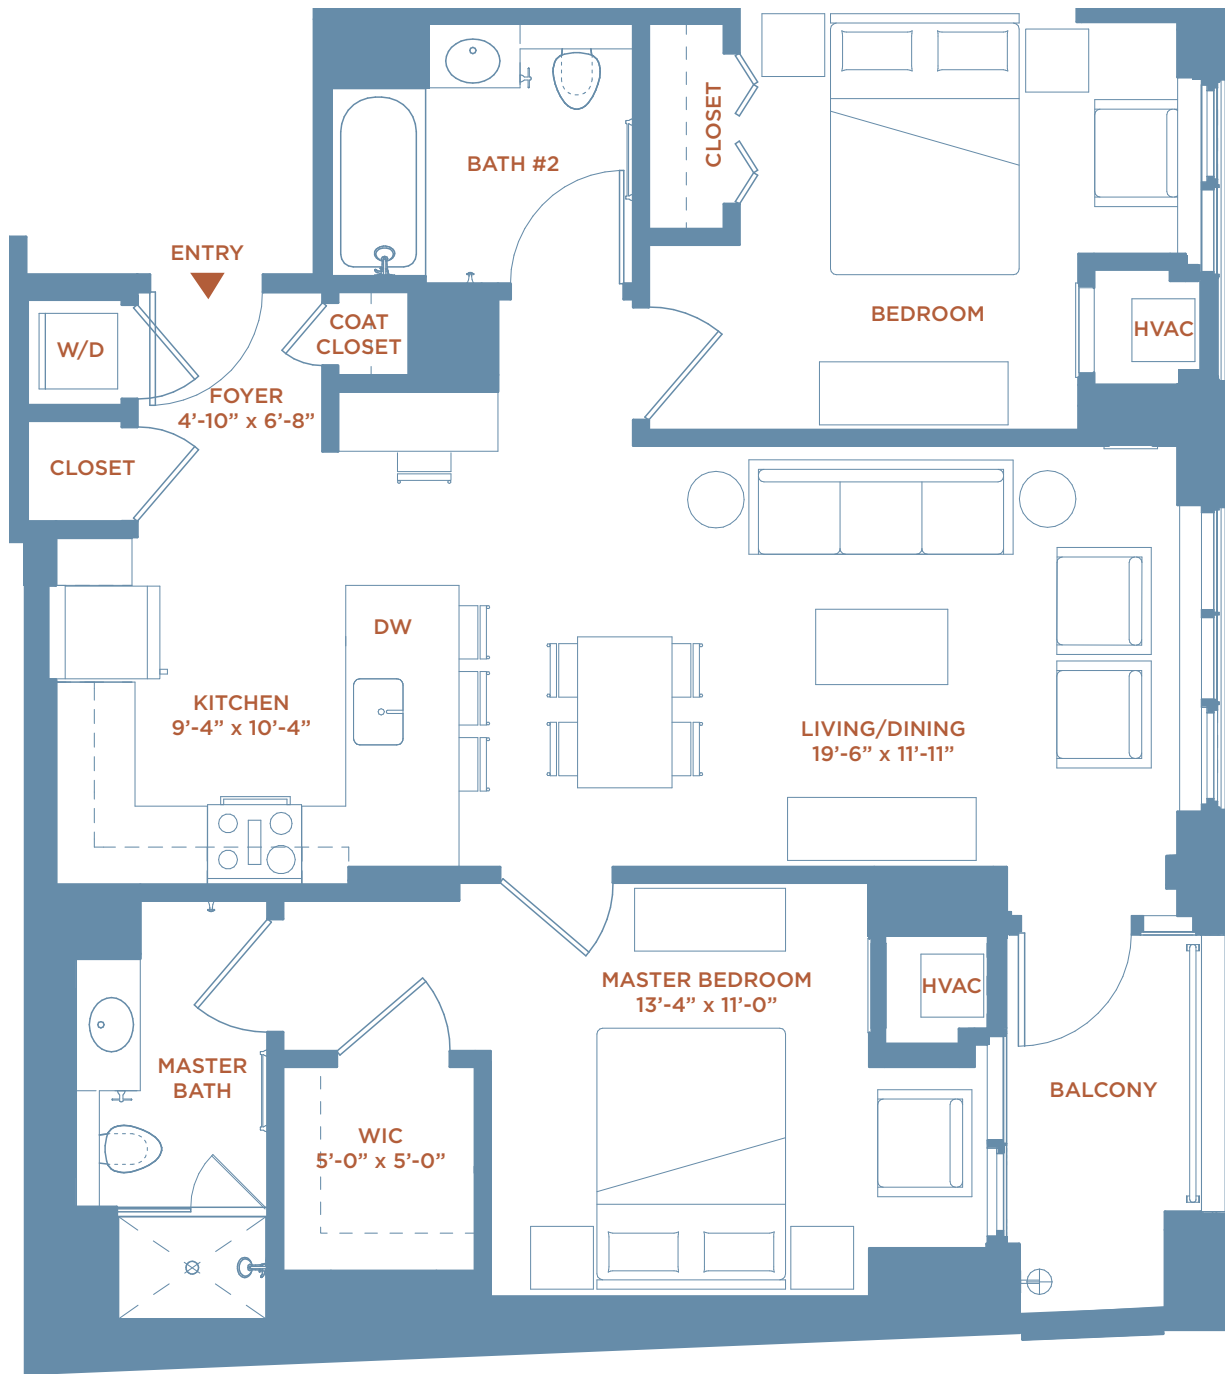

PH2209/PH2309

2 BR, 2 BA • 1,006 SQ. FT.

ONE
THEATER
SQUARE
LUXURY APARTMENTS

Penthouse: _____ Rent: _____

OneTheaterSquare.com • 973.210.7242

2 Center Street, Newark, NJ 07102

Dimensions, features and specifications are approximate and subject to field variation, as well as change without notice.